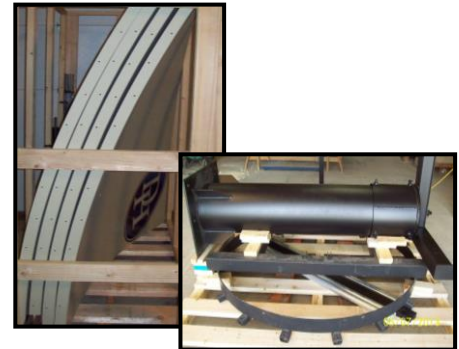

OPTIONAL:

- Hot Dip Galvanizing
- Non-Penetrating Roof Mount
- Electronics, Feedhorns, LNBS, Cabling, 5G filters
- Half/Full Dish De-icing
- Template Kits
- Resolvers

Satellite

600 N. Marquette Rd.

Prairie du Chien, WI 53821

Ph: 1-608-326-8406 cwille@dhsatellite.com